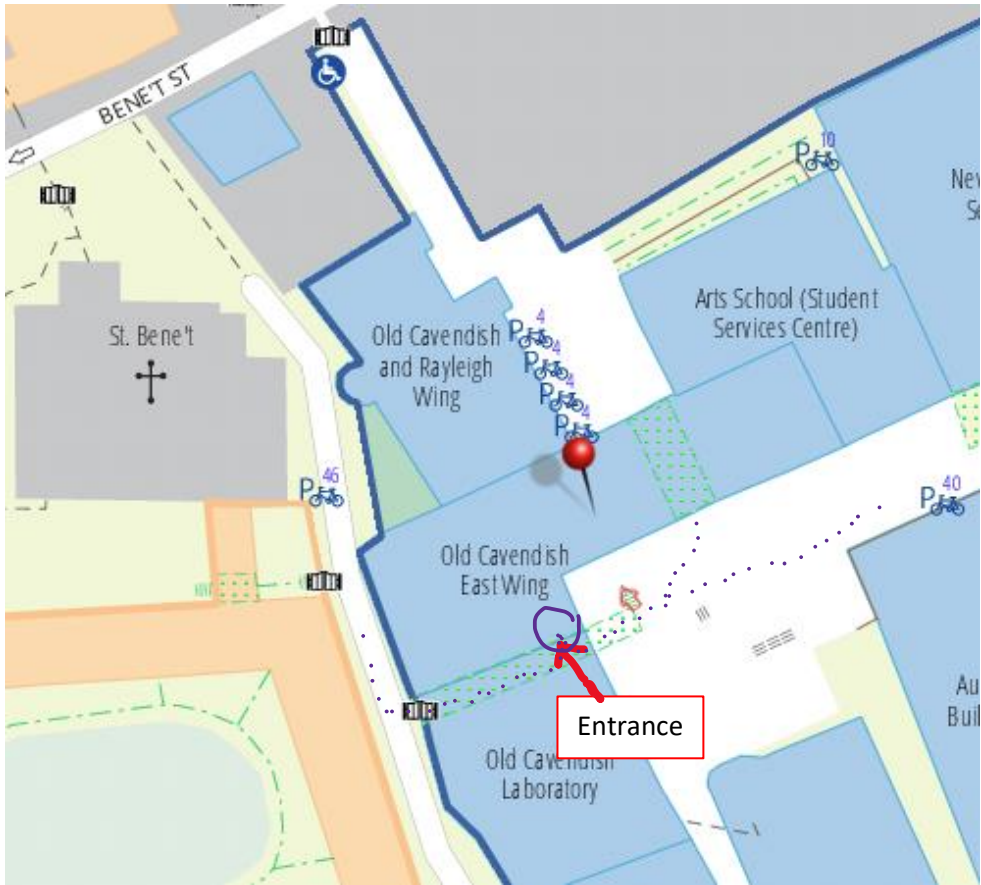

### Climate Challenge 2024

The weekly training sessions for this year's Climate Challenge all take place in the Seminar Room in the Old Cavendish East building on the New Museums Site. We have created this handy document to help you find the venue.

For full details of the Climate Challenge and the programme of weekly training sessions, please see here: <https://www.zero.cam.ac.uk/who-we-are/blog/climate-challenge-2024>

This is a map of the New Museums Site, with the Old Cavendish East Wing marked with a pinpoint.

You can enter the New Museums Site via three different entrances (marked by green circles):

- Bene't Street (opposite the Bath House pub) - accessible entrance
- Free School Lane
- Pembroke Street

The entrance to the building you are looking for is indicated by the map above. It is located in the covered entranceway indicated on the map above by the green dotted corridor. The door you are looking for is pictured below.

Follow signs to the 'Seminar Room' which is listed under 'Department of Sociology'.

The Seminar Room is located on the first floor, up one flight of stairs. There is also a lift next to the stairs. Both are pictured below.